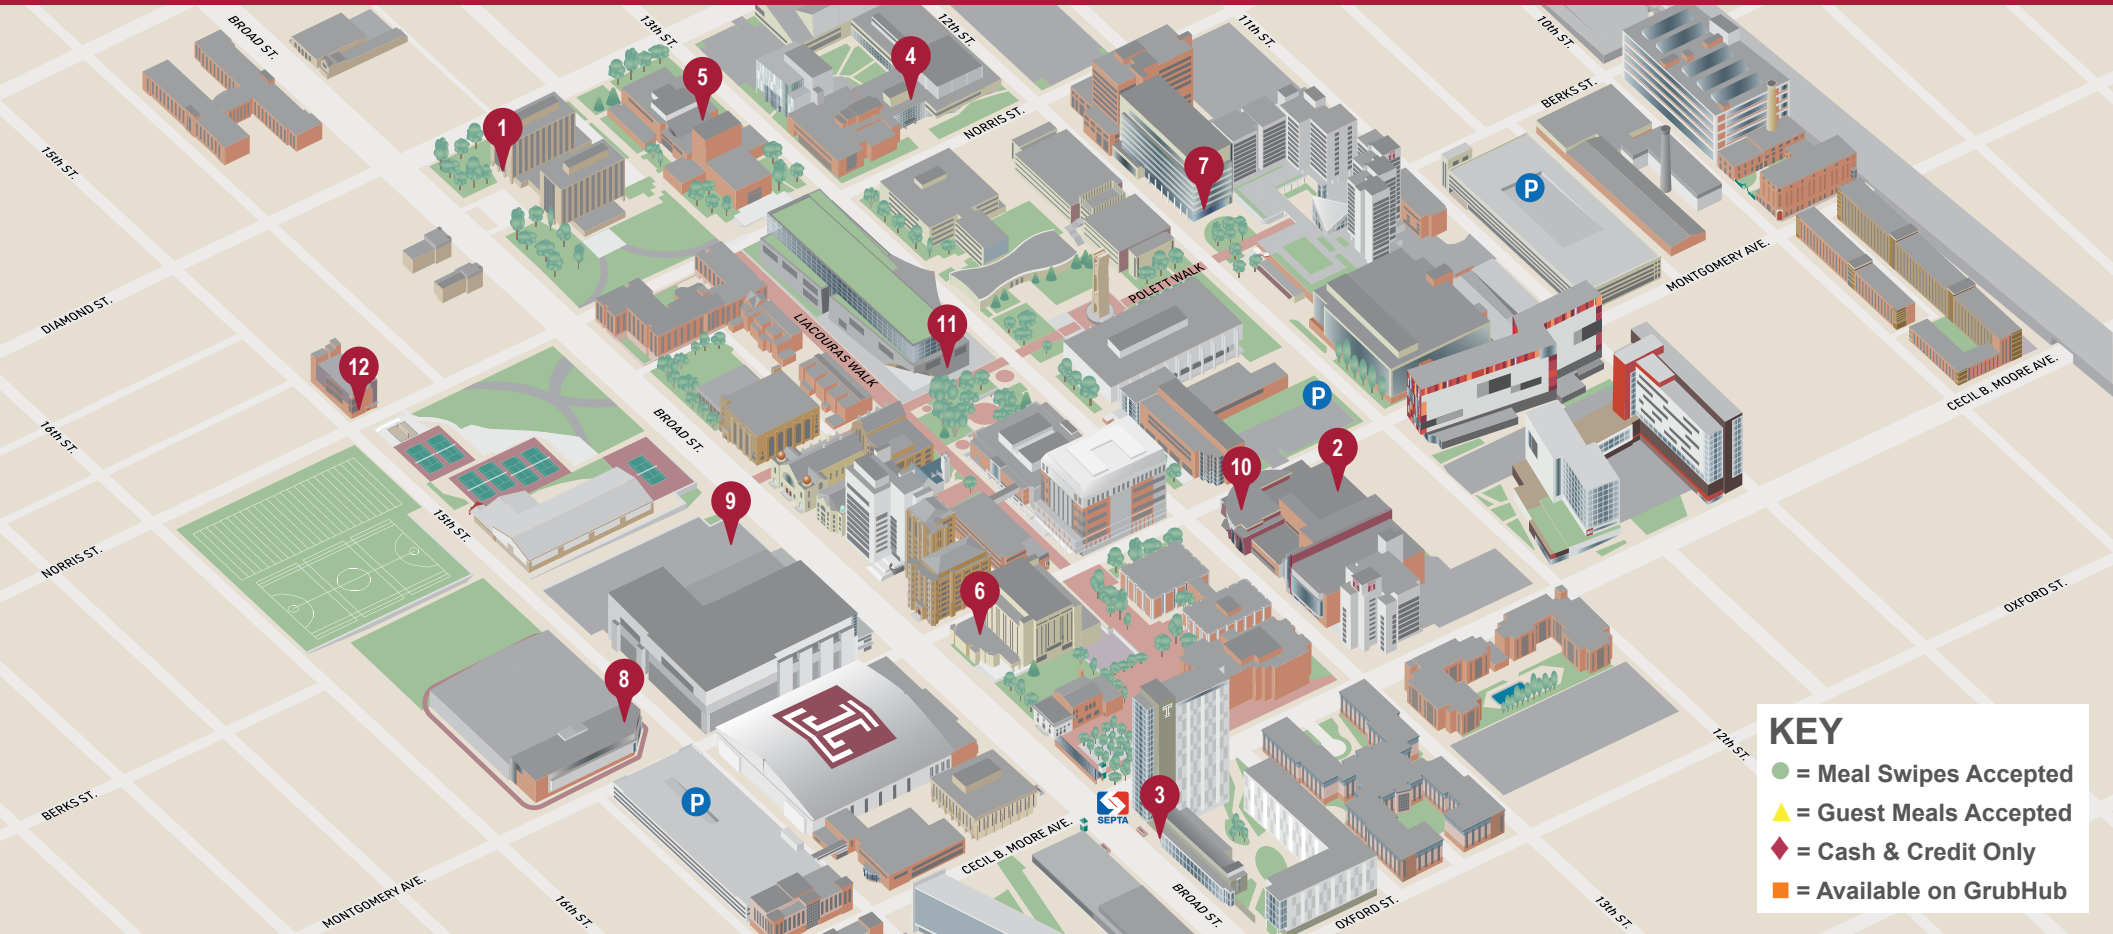

Temple Culinary Services

Location Map

KEY

- = Meal Swipes Accepted
- ▲ = Guest Meals Accepted
- ◆ = Cash & Credit Only
- = Available on GrubHub

DINING HALLS

1. **ESPOSITO DINING CENTER** at Johnson & Hardwick Halls ●▲

FOOD COURTS

2. **HOWARD GITTIS STUDENT CENTER FOOD COURT**

Feat. BurgerFi●■, Chick-fil-A●■, The Halal Shack●■, Saladworks●■, Twisted Taco●■, Wing Stop●■ & Zen●■

3. **MORGAN HALL FOOD COURT** at Morgan Hall North (OWLcard required to enter from 2-5p)

7. **DIAMOND GENERAL EXPRESS** at SERC ◆

8. **JAMBA™** at Aramark STAR Complex ●■

9. **PANERA BREAD®** at Pearson & McGonigle Halls ●■

10. **STARBUCKS®** at Howard Gittis Student Center ◆■

11. **STELLA'S CAFÉ** at Charles Library ◆■

12. **ZAYDEE'S KOSHER DELICATESSEN** at Hillel ●■